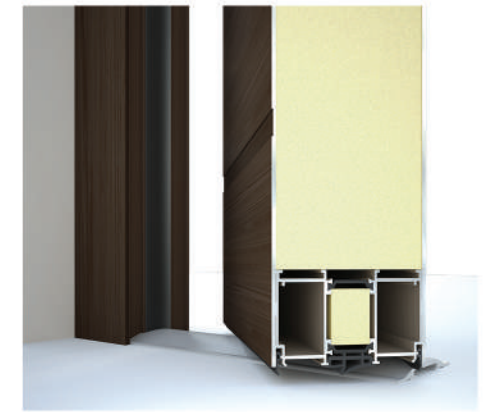

AXON ZEN

Maximum dimensions: 2500mm x 3000mm

Aluminum sheet: 3mm

Polyamides: 34mm anti bi-metal

DOW extruded polystyrene

Width of sash: 115mm

Option of a hidden recall mechanism with movement stabilizer at 90°

Threshold: 7mm

Option to be constructed entirely out of glass

Ud= 0,7 W/m²K