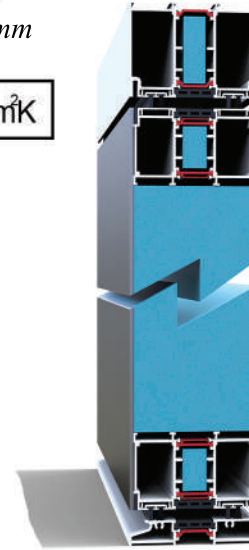

The applied technology to **AXON DOORS** makes the impossible, possible for everyone.

Code: AX19
Color: Mat 3011
Design: Mirror glass
Internal handle with led lighting

Vertical section
AXON DOOR

AXON 110

Maximum dimensions: 2000mm x 3000mm

Aluminum sheet: 3mm

Polyamides: 32mm anti bi-metal

DOW extruded polystyrene

Width of sash: 110mm

Option of a hidden recall mechanism with movement stabilizer at 90°

Threshold: 18mm

Ud=0,88 W/m²K

AXON ZEN

Maximum dimensions: 2500mm x 3000mm

Aluminum sheet: 3mm

Polyamides: 34mm anti bi-metal

DOW extruded polystyrene

Width of sash: 115mm

Option of a hidden recall mechanism with movement stabilizer at 90°

Threshold: 7mm

Option to be constructed entirely out of glass

Ud= 0,7 W/m²K

Typologies