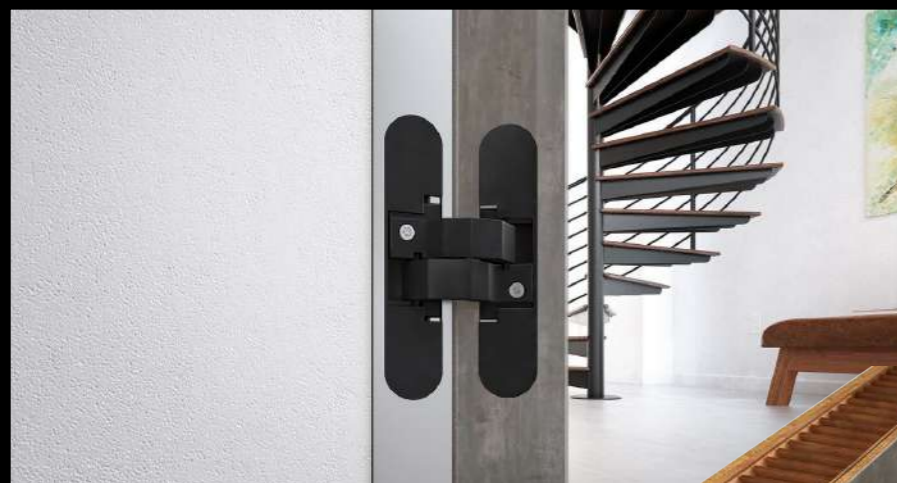

The new doors of the "Suite" series, offering simplicity and co-planarity with adjacent surfaces, allowing their incorporation in the wall structure, either color wise or applying wallpapers and other painting techniques. The opening direction of the door, either towards the interior or the exterior space, does not affect the co-planarity with the wall. Suite doors consist of a minimal, easy-to-install aluminium frame and come with totally invisible hinges. They can be produced in a variety of colors and finishes to heights of up to 3 meters, rendering the whole door system unique in concept and design, since all "the supposed to be visible" elements are hidden and built in the masonry. The Suite doors are a unique architectural tool, which can express any inspiration and provide amazing possibilities in contemporary interior design.